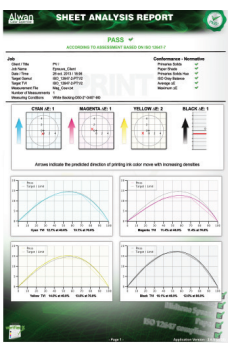

Alwan
Color Expertise

Alwan PrintVerifier

ALWAN PRINTVERIFIER ENABLES YOU TO ENSURE THAT YOUR PROOFS AND PRINTS MEET YOUR CUSTOMERS' EXPECTATIONS

COLOR CONFORMANCE

PRINT CONTROL

PRINT Verifier
Alwan PrintVerifier

COLOR CONTROL

PRINT Verifier
Alwan PrintVerifier

BENEFITS

Process Control & Conformance

Alwan PrintVerifier measures and checks output device solids and tonal curves. Process assessment can be done according to G7®, ISO 15339/CGATS TR016, ISO 12647-2/3 or custom criteria...