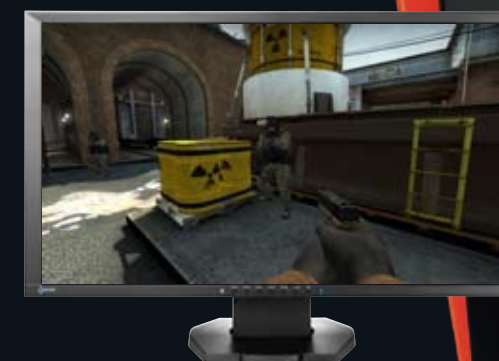

FORIS FG2421 with VA Panel