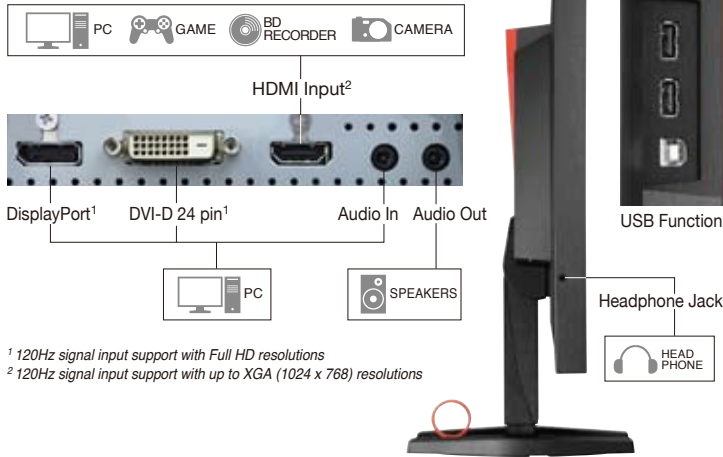

Getting Connected

¹ 120Hz signal input support with Full HD resolutions

² 120Hz signal input support with up to XGA (1024 x 768) resolutions

Best Positioning

Play games or watch videos in comfort with a stand that offers a wide range of adjustment options. The back of the monitor has a built-in handle for carrying the monitor to a LAN party or gaming tournament.