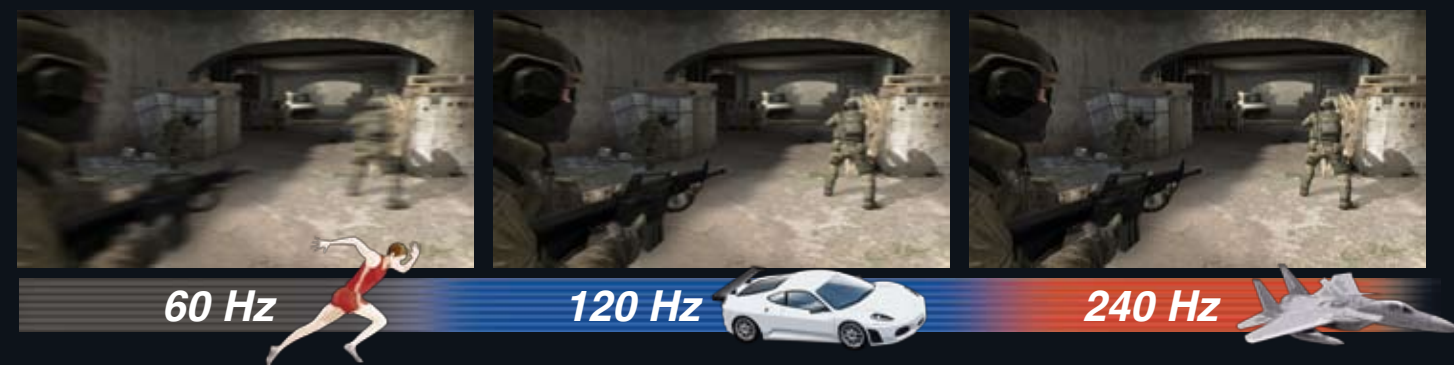

23.5" (59.8 cm) Gaming Monitor

FORIS® FG2421

Co-Developed with Fnatic

Patrik "cArn" Sättermon
Counter-Strike Legend and Chief Gaming Officer of Fnatic

Always on Target

Ultra-Smooth Gaming with Turbo 240

Experience fluid gameplay free from motion blur with the gaming industry's first 240 Hz monitor. EIZO's Turbo 240 converts 120 Hz input signals to 240 Hz for a refresh rate double that of conventional gaming monitors so you can enjoy the smoothest motion display yet for first-person shooter, racing, and other fast-action genres.

Quick Scoping with Extremely Low Input Lag

Input lag, or the time it takes for commands from a keyboard, mouse, or controller to appear on the screen, can be the difference between hitting your target and missing it. EIZO developed its own integrated circuit to ensure your commands appear onscreen without delay.

Clear Visibility with High-Contrast VA Panel

The FORIS FG2421 uses a new VA (vertical alignment) panel with a native contrast ratio of 5000:1. This is 5 times more than what other gaming monitors offer and increases the visibility in dark scenes so you can spot enemies more quickly.

² 120Hz signal input support with up to XGA (1024 x 768) resolutions

Best Positioning

Play games or watch videos in comfort with a stand that offers a wide range of adjustment options. The back of the monitor has a built-in handle for carrying the monitor to a LAN party or gaming tournament.