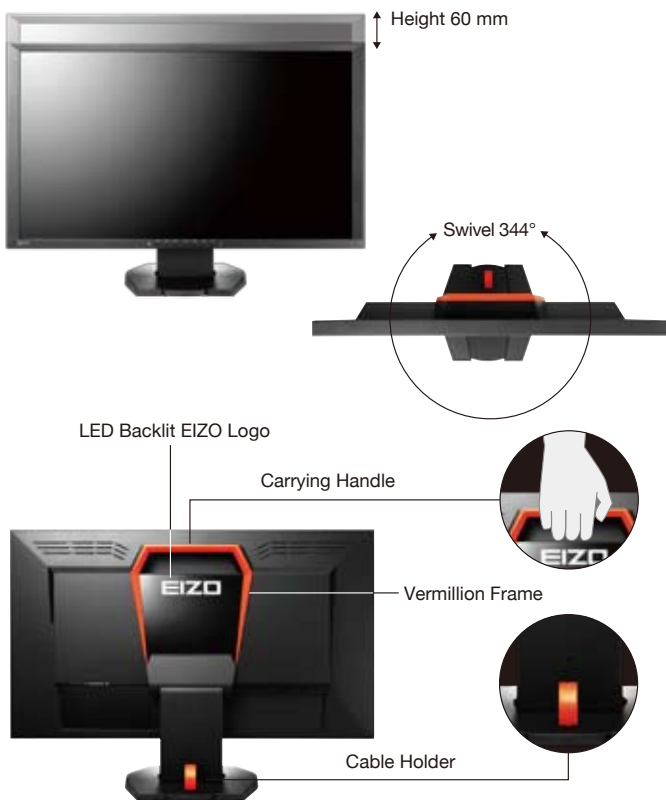

Clear Visibility with High-Contrast VA Panel

The FORIS FG2421 uses a new VA (vertical alignment) panel with a native contrast ratio of 5000:1. This is 5 times more than what other gaming monitors offer and increases the visibility in dark scenes so you can spot enemies more quickly.

² 120Hz signal input support with up to XGA (1024 x 768) resolutions

Best Positioning

Play games or watch videos in comfort with a stand that offers a wide range of adjustment options. The back of the monitor has a built-in handle for carrying the monitor to a LAN party or gaming tournament.

Designed for Gaming

The rear cabinet design features an LED backlit EIZO logo on a glossy surface surrounded by a vermilion frame. The logo glows brilliantly in a dimly-lit room or in a tournament setting. The front cabinet has a simple design so you can focus on the screen.