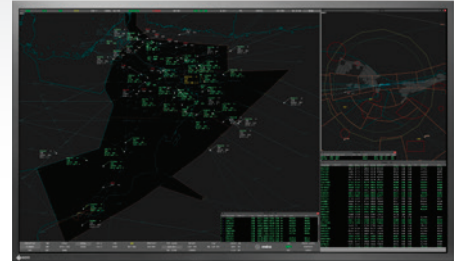

57.5" Primary Control Monitor

Raptor® RP5824

Wide Viewing Angles

The panel has 176° wide viewing angles, allowing the controller to see all data on the screen from any position without compromising image clarity. This also allows more than one person to view the screen more comfortably.

Convenient Installation

The monitor supports VESA mounting for conveniently installing in open or closed ATC consoles.

Specifications

Panel	Size	57.5"/ 146 cm (1,460 mm diagonal)
	Native Resolution	3840 × 2160 (16:9 aspect ratio)
	Viewable Image Size (H × V)	1270 × 721 mm
	Pixel Pitch	0.3307 × 0.3338
	Grayscale Tones	256 tones
	Display Colors	16.7 million
	Viewing Angles (H × V, typical)	176°, 176°
	Brightness (typical)	300 cd/m² (maximum)
	Contrast Ratio (typical)	4000 :1
	Response Time (typical)	9.5 ms (Gray to Gray)
Video Signals	Input Terminals	DVI-D 24 pin (dual link) × 2
	Digital Scanning Frequency (H / V)	257 MHz (pixel), 59.7 - 60.5 Hz (Vsync)
Power	Power Requirements	AC 100 - 240 V
	Maximum Power Consumption	400 W
	Power Save Mode	38 W
Features and Functions	Communication Interface	USB B Connector
	Input Signal Management	Yes (Requires EIZO's Large Monitor Manager)
Physical Specifications	Dimensions (W × H × D)	1319 × 776 × 146 mm
	Net Weight (W × H × D)	47 kg
Environmental Requirements	Operating Temperature	5 – 40 °C / 41 – 104°F
	Storage Temperature	-20 – 55 °C / -4 – 131°F
	Operating Humidity (R.H., non condensing)	Max. 80% (no condensation)
Certifications & Standards		CE, UL, FCC, RoHS, WEEE, CCC
Warranty		Two Years