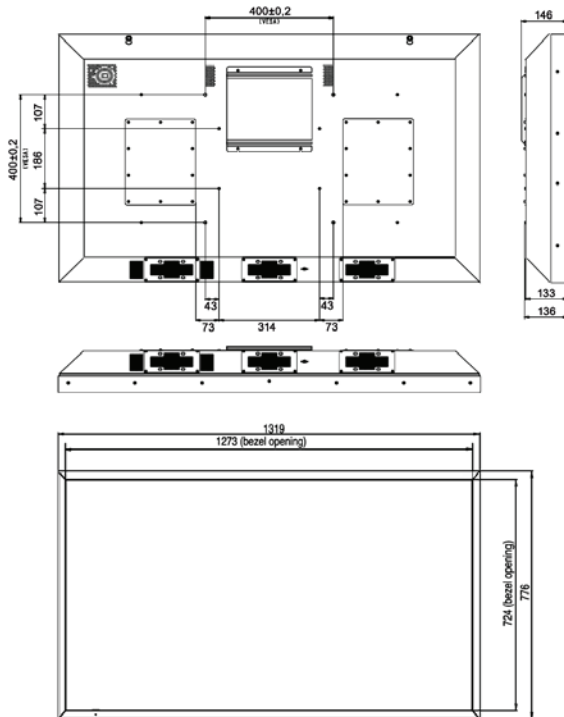

Wide Viewing Angles

The panel has 176° wide viewing angles, allowing the controller to see all data on the screen from any position without compromising image clarity. This also allows more than one person to view the screen more comfortably.

Convenient Installation

The monitor supports VESA mounting for conveniently installing in open or closed ATC consoles.

Specifications

Panel	Size	57.5"/ 146 cm (1,460 mm diagonal)
	Native Resolution	3840 × 2160 (16:9 aspect ratio)
	Viewable Image Size (H × V)	1270 × 721 mm
	Pixel Pitch	0.3307 × 0.3338
	Grayscale Tones	256 tones
	Display Colors	16.7 million
	Viewing Angles (H × V, typical)	176°, 176°
	Brightness (typical)	300 cd/m ² (maximum)
	Contrast Ratio (typical)	4000 :1
	Response Time (typical)	9.5 ms (Gray to Gray)
Video Signals	Input Terminals	DVI-D 24 pin (dual link) × 2
	Digital Scanning Frequency (H / V)	257 MHz (pixel), 59.7 - 60.5 Hz (Vsync)
Power	Power Requirements	AC 100 - 240 V
	Maximum Power Consumption	400 W
	Power Save Mode	38 W
Features and Functions	Communication Interface	USB B Connector
	Input Signal Management	Yes (Requires EIZO's Large Monitor Manager)
Physical Specifications	Dimensions (W × H × D)	1319 × 776 × 146 mm
	Net Weight (W × H × D)	47 kg
Environmental Requirements	Operating Temperature	5 – 40 °C / 41 – 104°F
	Storage Temperature	-20 – 55 °C / -4 – 131°F
	Operating Humidity (R.H., non condensing)	Max. 80% (no condensation)
Certifications & Standards		CE, UL, FCC, RoHS, WEEE, CCC
Warranty		Two Years