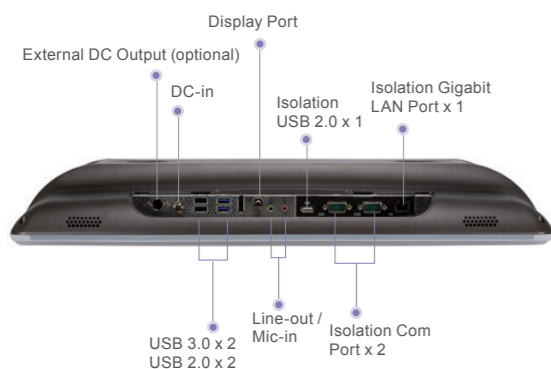

# Mobile Cart Computer Venus-222

22" 24/7 Self-Power Cart Computer

## Features

- Intel® J1900 Quad-Core Processor
- Equipped Swappable Batteries x2, support 24hr run-time.
- sBMS Smart Battery Management control tool
- Fully Cable-less, easy deployment
- Aluminum Alloy Rear Cover
- Reading light bar in front
- 22" Full HD high contrast LCD with LED backlight
- Water-Proof : IP65 Front Panel , Rear- IPX1
- 5 Programmable Smart Function Keys
- USB/COM/LAN Medical 4KV Isolation
- High Speed USB 3.0 Ports
- 2.0/5.0MP Pixels Camera (optional)
- 9/12/24V External Power Output (optional)

### I/O

USB	4KV Isolated USB 2.0 x 1 , USB 2.0 x 2, USB 3.0 x 4
COM	4KV Isolated RS-232 x2
Ethernet	4KV Isolated Gigabit LAN x 1
Video Out	Display Port x 1
Audio	Mic-in x 1, Audio-out x 1
External Power Output	9V/18W, 12V/24W, 24V/24W DC output (optional)