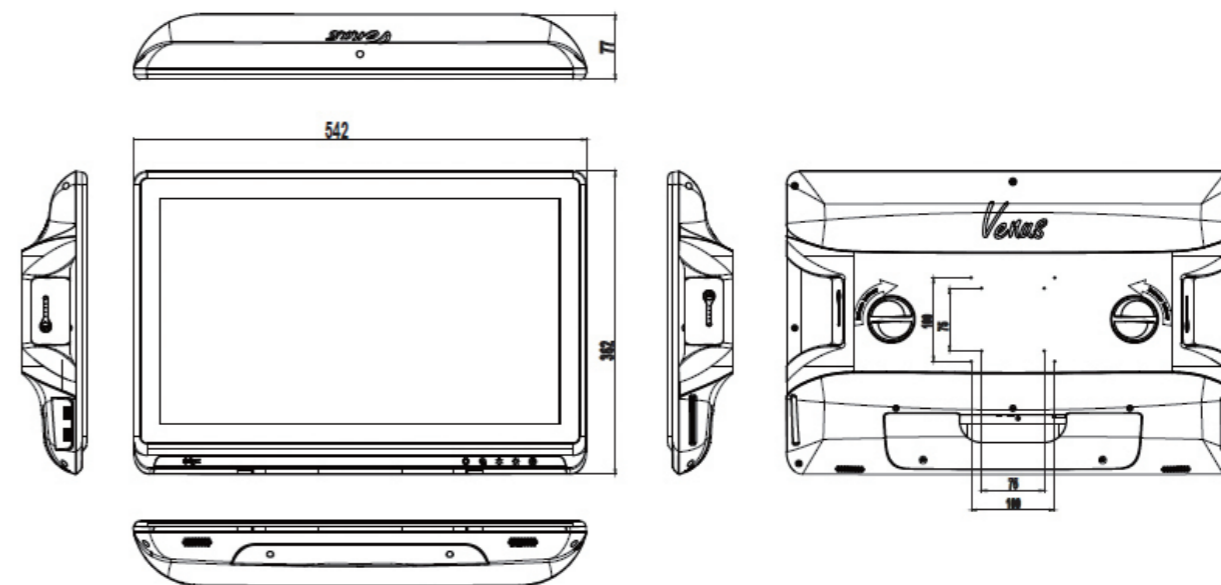

Dimension / Unit: mm

Ordering Information

- » VENUS-222ET-A1-1010
  Cart Computer. J1900. 22". Fanless. R-TS. 4GB RAM. SCR. TPM. Battery x 2

Optional Accessories

- » OPM-P01T-02
  2 Battery Kit. Li-ion 3S2P. 10.8V/5800mAh
- » 1255301501
  Medical Adaptor. 100-240V/1.0-2.5A 24V/6.25A 150W
- » OPM-S02R-A0
  RFID Reader Kit
- » OPM-C02W-A4
  WLAN dual band module kits. INTEL 802.11a/b/g/n dual antenna
- » OPM-C07W-A2
  WLAN dual band module kits.
  AzureWave 802.11a/b/g/n + BT 4.0
- » OPM-P01C-03
  6-Slot Power bank + Medical adaptor 24V/250W
- » OPM-P02C-02
  2-Slot Power bank + Medical adaptor 24V/150W
- » OPM-H10A-00
  VESA 75/100 Clamp type spring arm (Sliver)
- » OPM-V01C-01
  2MP Camera Kit
- » OPM-V02C-01
  5MP Camera Kit