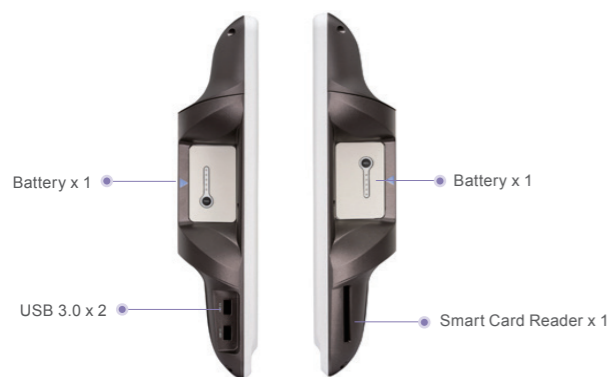

# Mobile Cart Computer Venus-222

22" 24/7 Self-Power Cart Computer

## Features

- Intel® J1900 Quad-Core Processor
- Equipped Swappable Batteries x2, support 24hr run-time.
- sBMS Smart Battery Management control tool
- Fully Cable-less, easy deployment
- Aluminum Alloy Rear Cover
- Reading light bar in front
- 22" Full HD high contrast LCD with LED backlight
- Water-Proof : IP65 Front Panel , Rear- IPX1
- 5 Programmable Smart Function Keys
- USB/COM/LAN Medical 4KV Isolation
- High Speed USB 3.0 Ports
- 2.0/5.0MP Pixels Camera (optional)
- 9/12/24V External Power Output (optional)

22" 24/7 Self-Power Cart Computer